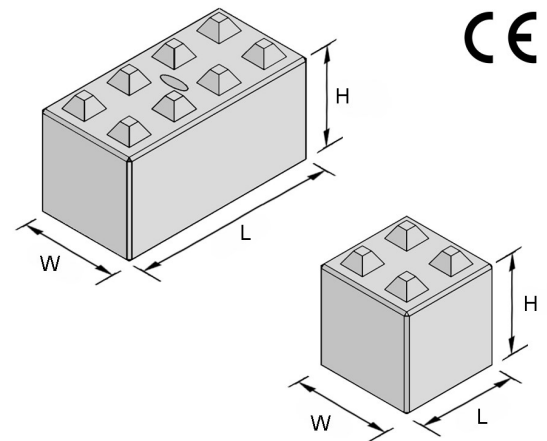

Quikbloc is a lego style block and is ideal for both temporary and permanent structures. The interlocking blocks create a strong structure with no need for bonding or fixing.

Installation is fast and simple as the blocks are manoeuvred using the lifting eye cast into the top of each block.

The interlocking principle provides flexibility allowing structures to be modified or extended with ease. This also means that the blocks can be removed or relocated at any time.

Quikbloc has a variety of uses including -

PRODUCT TYPE	L x W x H (mm)	Weight
Full Block (Standard)	1400 x 700 x 700	1600
Half Block (Standard)	700 x 700 x 700	800
Full Block (Large)	1600 x 800 x 800	2350
Half Block (Large)	800 x 800 x 800	1175